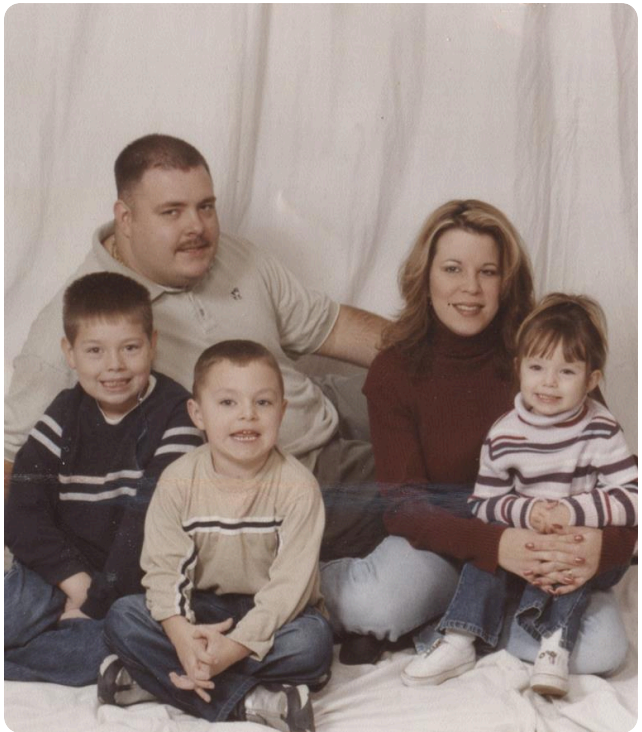

Media

Gregory Scott Fyffe

AUG 21, 1974 - NOV 15, 2018

Charles L. Stevens
Funeral Home