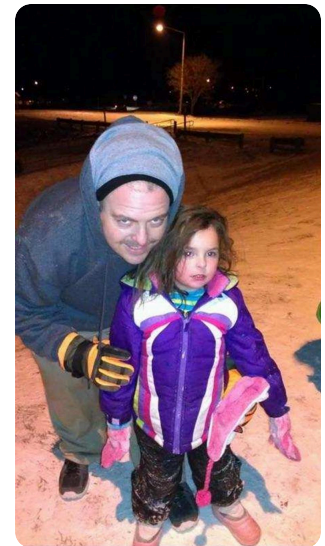

Charles L. Stevens
Funeral Home

Media

Gregory Scott Fyffe

AUG 21, 1974 - NOV 15, 2018

Charles L. Stevens
Funeral Home

Media

Gregory Scott Fyffe

AUG 21, 1974 - NOV 15, 2018