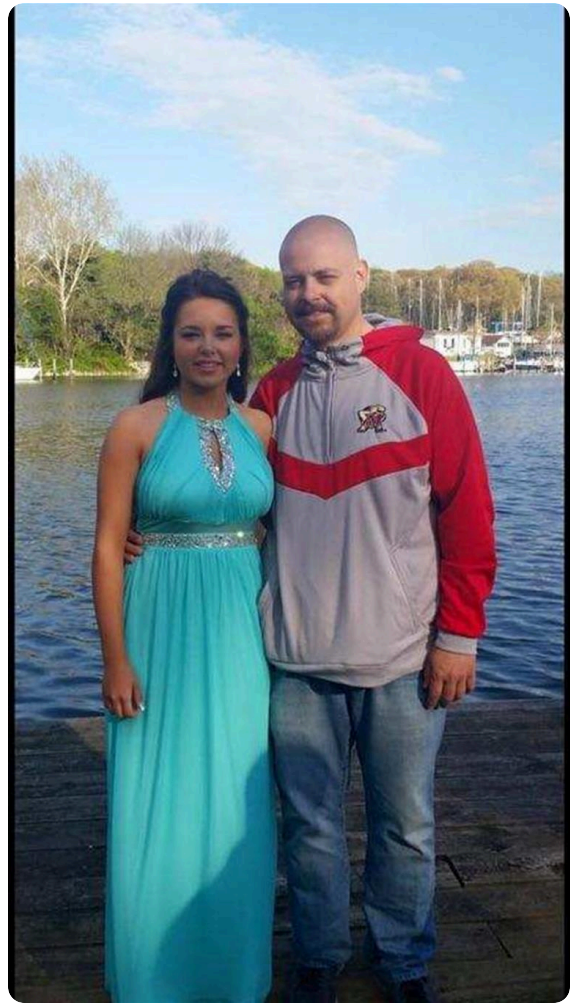

Media

Gregory Scott Fyffe

AUG 21, 1974 - NOV 15, 2018

Charles L. Stevens
Funeral Home