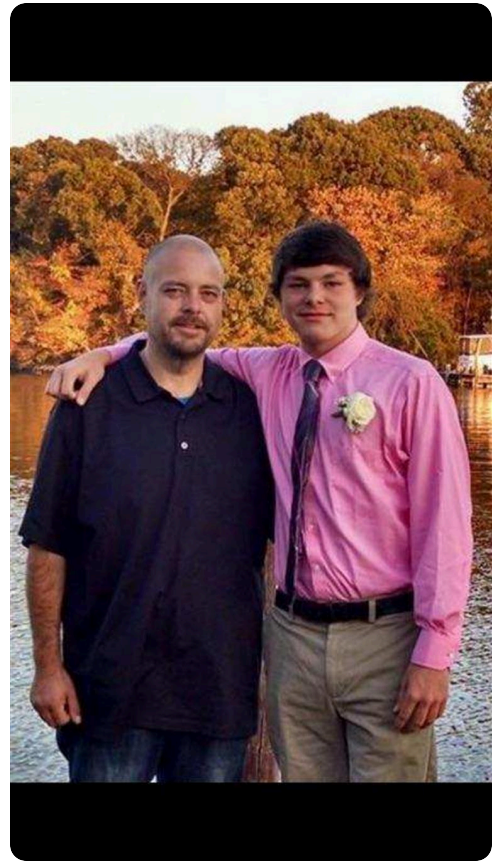

Charles L. Stevens
Funeral Home

Media

Gregory Scott Fyffe

AUG 21, 1974 - NOV 15, 2018

Charles L. Stevens
Funeral Home

Media

Gregory Scott Fyffe

AUG 21, 1974 - NOV 15, 2018