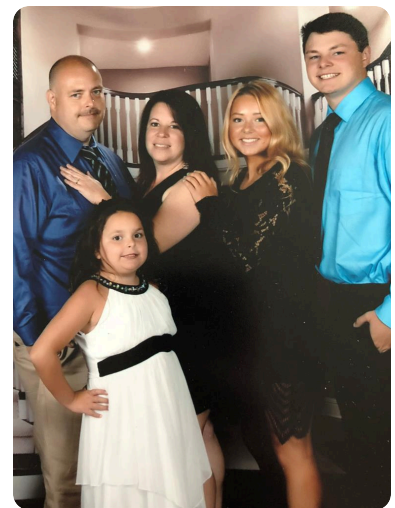

Charles L. Stevens
Funeral Home

Media

Gregory Scott Fyffe

AUG 21, 1974 - NOV 15, 2018

Charles L. Stevens
Funeral Home

Media

Gregory Scott Fyffe

AUG 21, 1974 - NOV 15, 2018