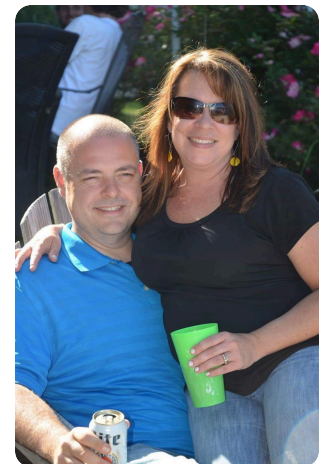

Media

Gregory Scott Fyffe

AUG 21, 1974 - NOV 15, 2018

Charles L. Stevens
Funeral Home