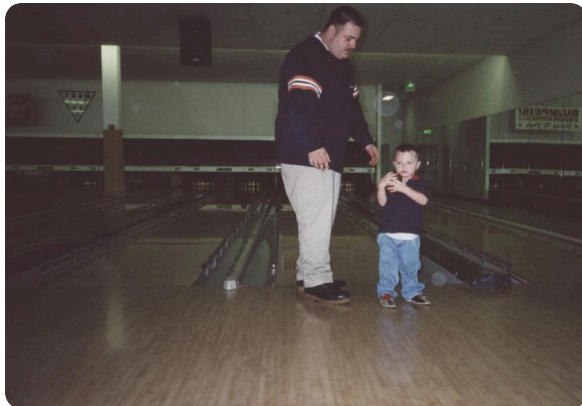

Media

Gregory Scott Fyffe

AUG 21, 1974 - NOV 15, 2018

Charles L. Stevens
Funeral Home