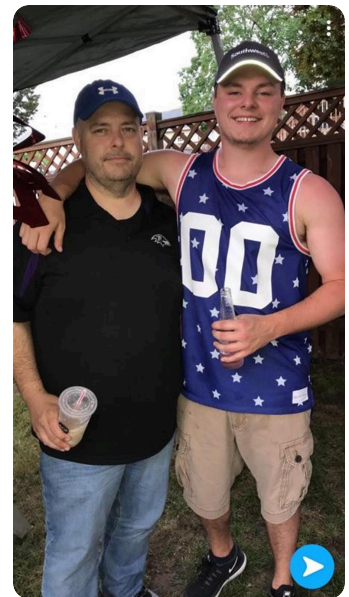

Charles L. Stevens
Funeral Home

Media

Gregory Scott Fyffe

AUG 21, 1974 - NOV 15, 2018

Charles L. Stevens
Funeral Home

Media

Gregory Scott Fyffe

AUG 21, 1974 - NOV 15, 2018