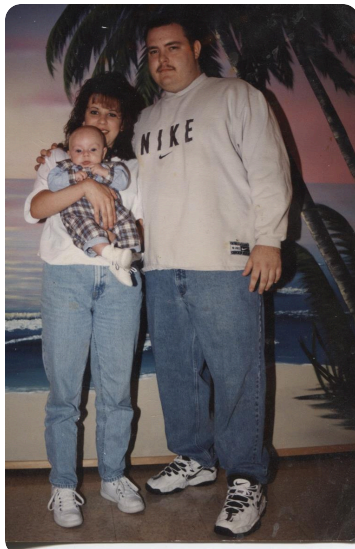

Media

Gregory Scott Fyffe

AUG 21, 1974 - NOV 15, 2018